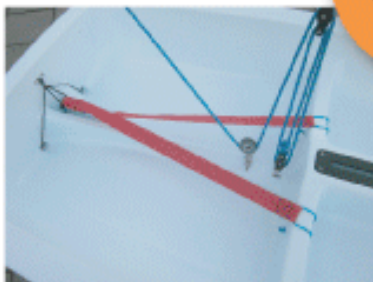

## sailcube Advanced Features

- Auto-Bailing
- Built in Drag Strips
- 4:1 Mainsheet System
- Built in Flotation
- Adjustable Mast Step
- Lightweight: under 100 lbs
- Completely Opti compatible

For more information on the Sailcube and how it can boost your program, contact McLaughlin Boat Works or your local dealer.